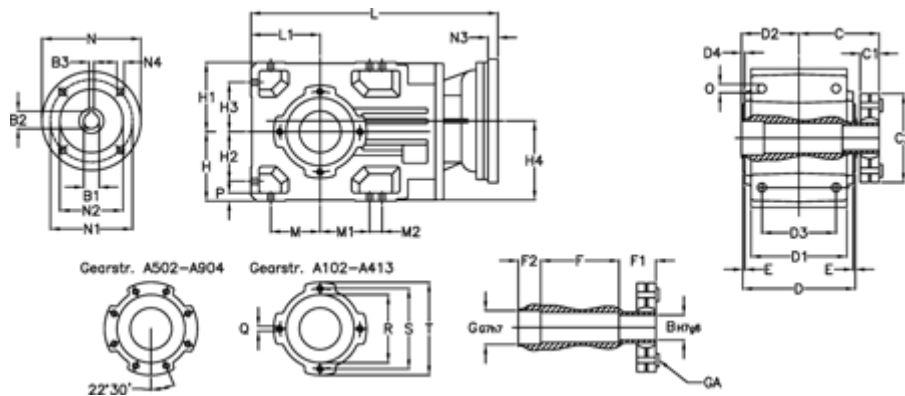

Article number: 29600100725245
 Description: Bevel helical gearbox
 A102US-7,2-P112B5

Measures

B = 30	D1 = 95	F2 = 36	L = 312.0	N3 = -
B1 = 28	D2 = 60	G = 32	L1 = 70	N4 = M12x16
B2 = 31.3	D3 = 75	GA = 14,5 NM	M = 50.0	O = 9.5
B3 = 8	d4 = 4.5	H = 70	M1 = 50.0	P = 9
C = 89.5	Description = A102US-xx-P112 B5	H1 = 70	M2 = -	Q = M8x12
C1 = 23	E = 3.0	H2 = 50.0	N = 250	R = 80
C2 = 72.0	F = 77.5	H3 = 50.0	N1 = 215	S = 100
D = 117	F1 = 36.0	H4 = 83.0	N2 = 180	T = 120